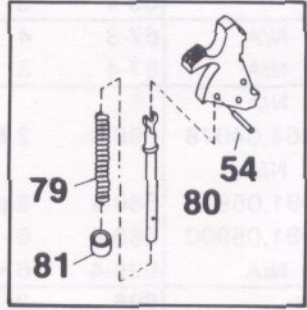

TYPICAL SMITH & WESSON REVOLVER

Rim Fire Revolvers

Small "J" Frame Revolvers

Adjustable Front Sight Ass'y