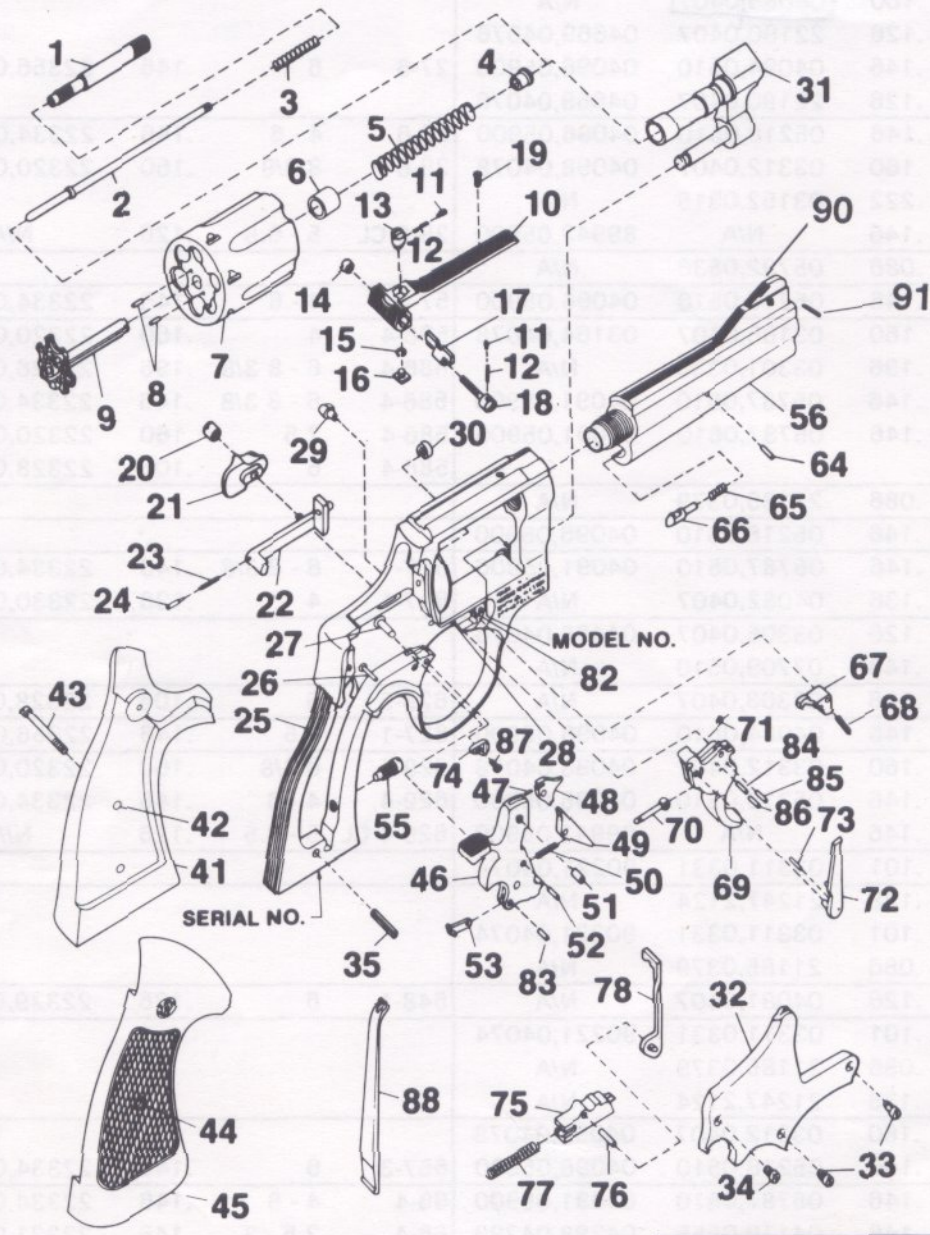

TYPICAL SMITH & WESSON REVOLVER

Rim Fire Revolvers

Small "J" Frame Revolvers

Adjustable Front Sight Ass'y