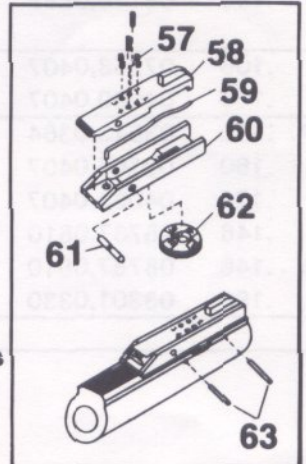

TYPICAL SMITH & WESSON REVOLVER

Rim Fire Revolvers

Small "J" Frame Revolvers

Adjustable Front Sight Ass'y