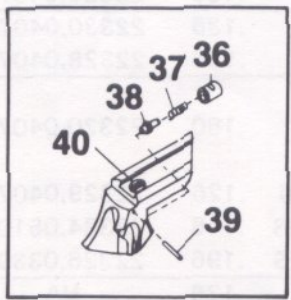

TYPICAL SMITH & WESSON REVOLVER

Rim Fire Revolvers

Small "J" Frame Revolvers

Adjustable Front Sight Ass'y